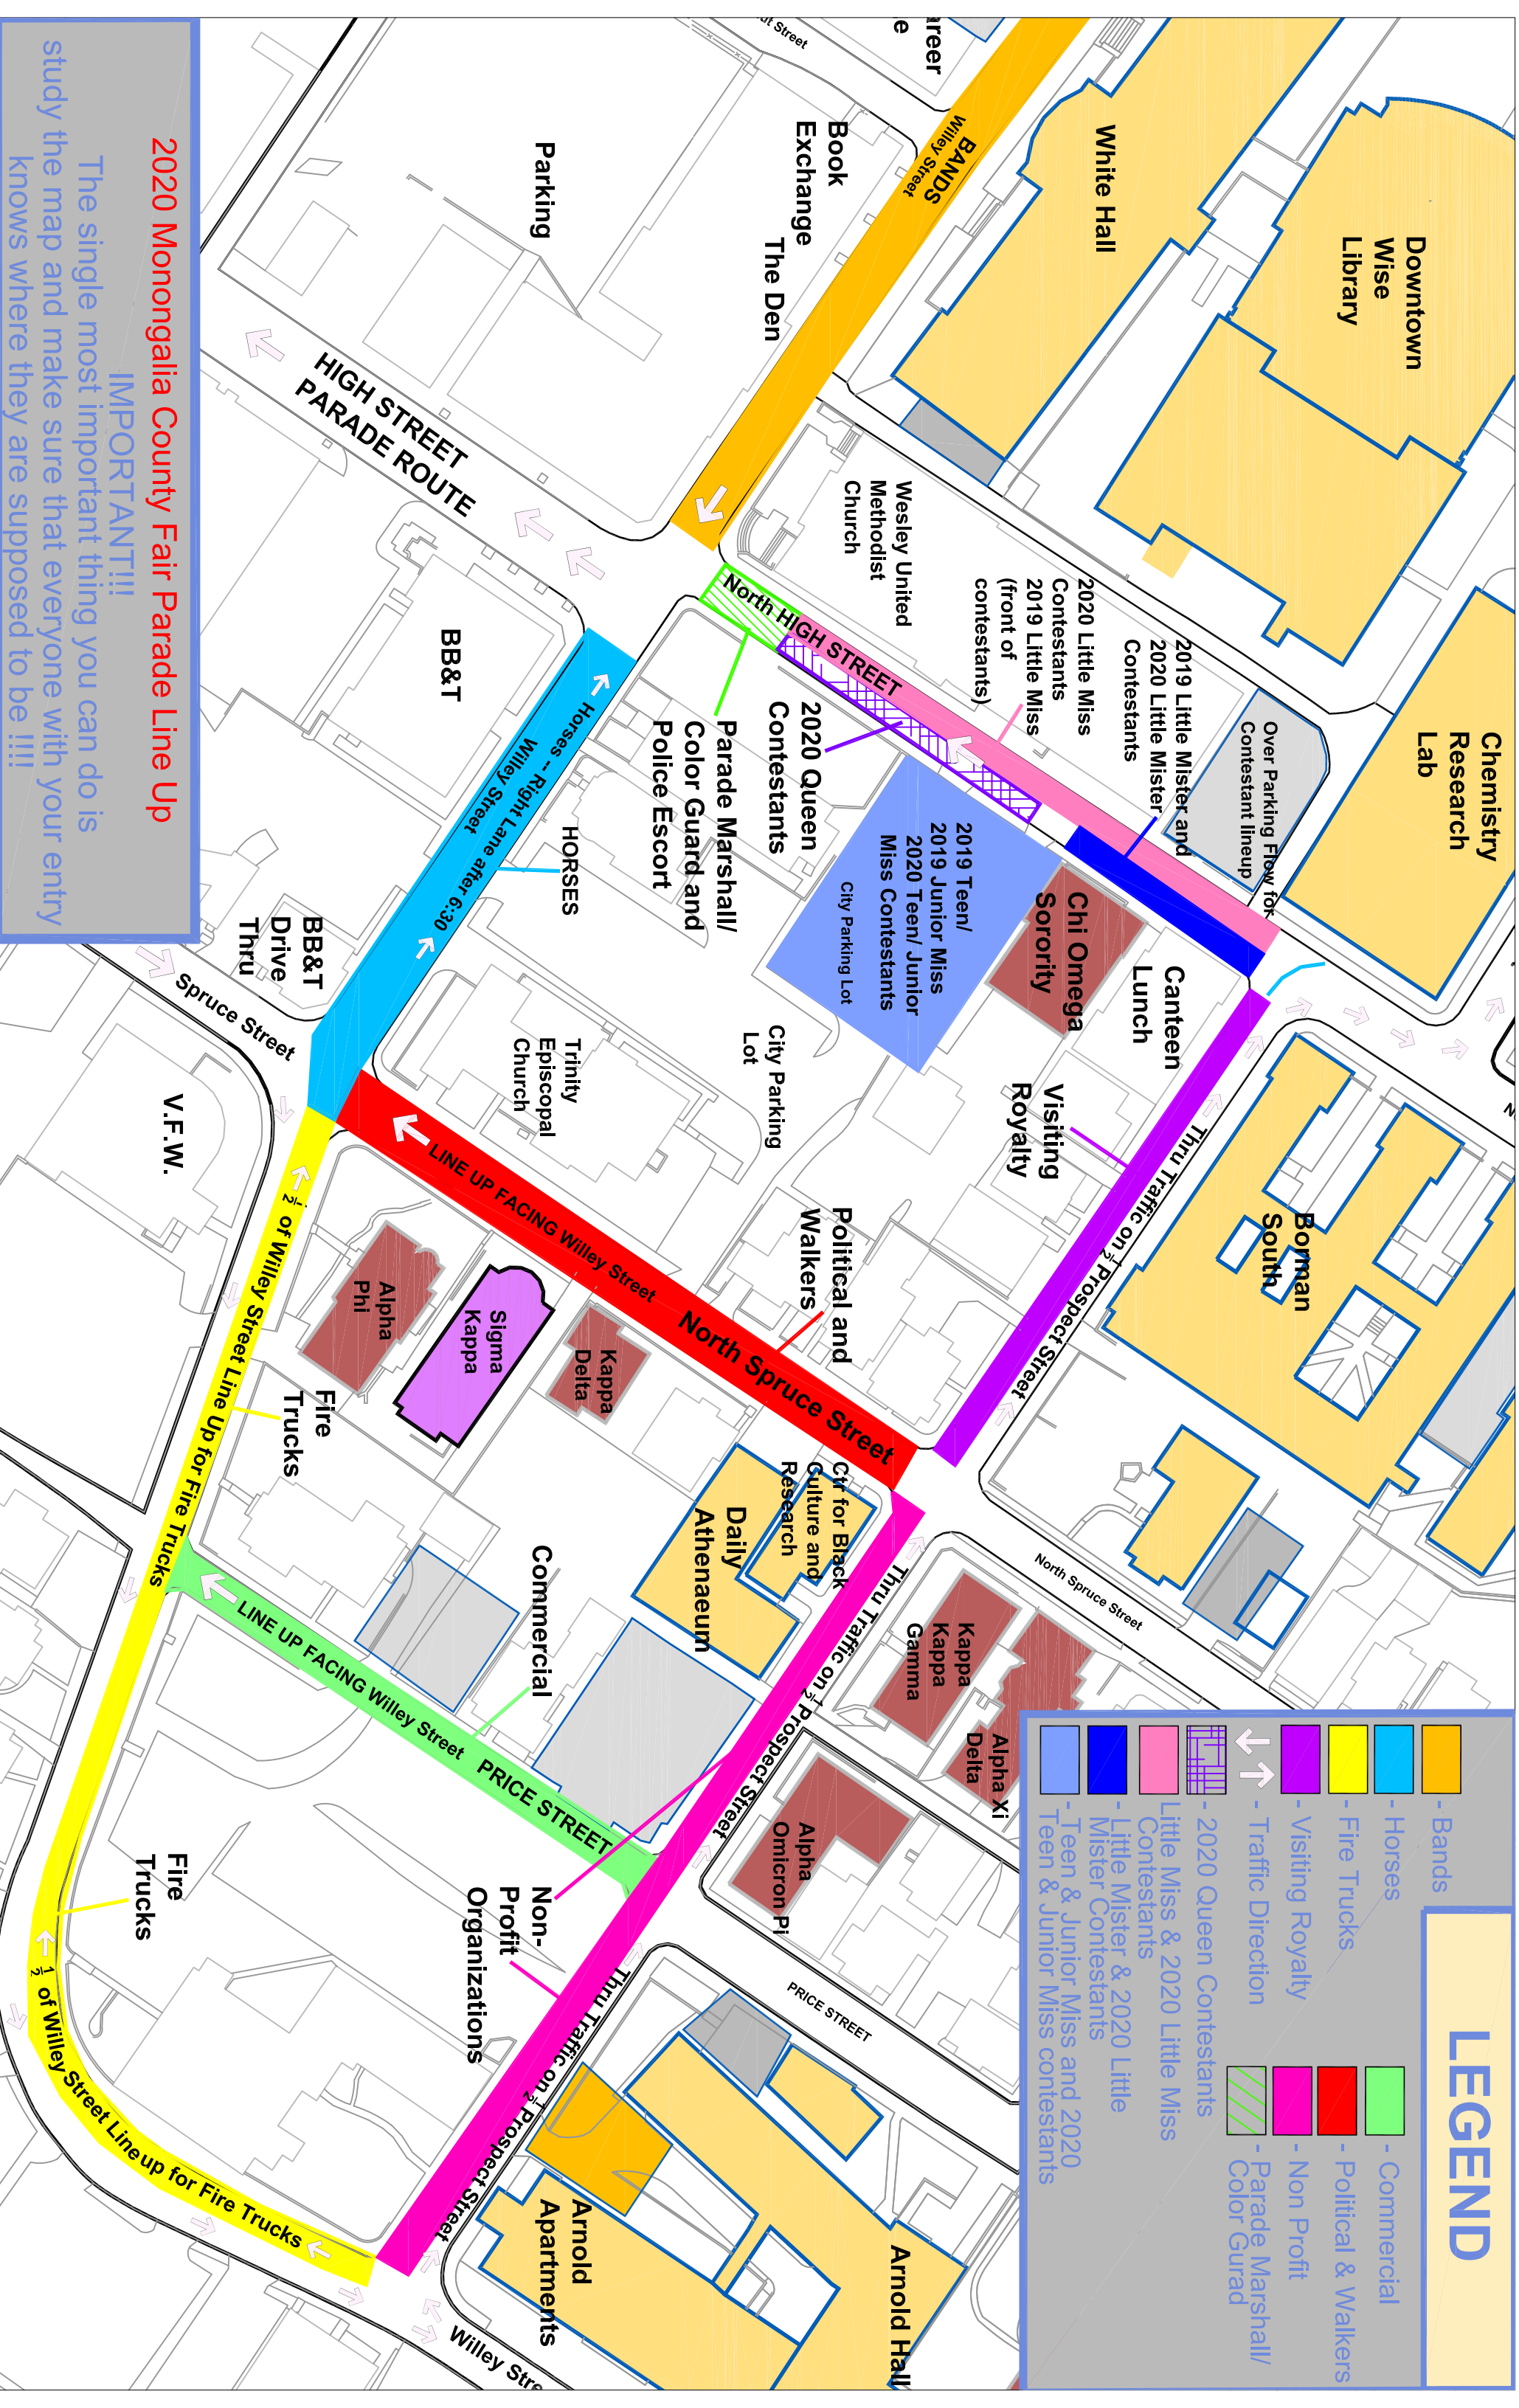

2020 Monongalia County Fair Parade Line Up
IMPORTANT!!!
 The single most important thing you can do is study the map and make sure that everyone with your entry knows where they are supposed to be !!!

LEGEND

- Bands
- Horses
- Fire Trucks
- Visiting Royalty
- 2020 Queen Contestants
- Little Miss & 2020 Little Miss Contestants
- Little Mister & 2020 Little Mister Contestants
- Teen & Junior Miss and 2020 Teen & Junior Miss contestants
- Commercial
- Political & Walkers
- Non Profit
- Parade Marshall/ Color Guard
- 2020 Queen Contestants
- Little Miss & 2020 Little Miss Contestants
- Little Mister & 2020 Little Mister Contestants
- Teen & Junior Miss and 2020 Teen & Junior Miss contestants
- Traffic Direction
- 2020 Queen Contestants
- Little Miss & 2020 Little Miss Contestants
- Little Mister & 2020 Little Mister Contestants
- Teen & Junior Miss and 2020 Teen & Junior Miss contestants